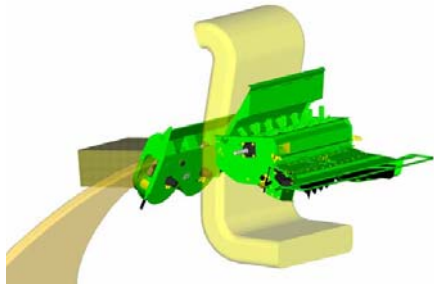

COMBI system.

Offers ultimate flexibility for all straw walker combines.

The chaff is spread separately and the straw is windrowed.

Chaff and straw is windrowed together.

The chaff is spread separately and the straw is chopped and spread on top.

The chaff is thrown into the chopper; straw and chaff is chopped and spread together.

PLUS system.

Supports all rotor combine capacities and all header sizes

Spreading width and evenness are increased by delivering the chaff through the tailboard.