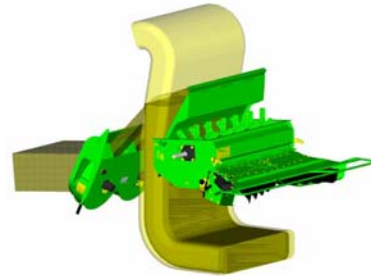

Rekord develop and produce straw choppers and chaff spreaders for combine harvesters manufacture world wide.

Rekord innovations have helped the farmers with the residue issue in over 55 years.

Rekord straw choppers and chaff spreaders are standard on many combines today.

COMBI system.

Offers ultimate flexibility for all straw walker combines.

The chaff is spread separately and the straw is windrowed.

Chaff and straw is windrowed together.

The chaff is spread separately and the straw is chopped and spread on top.

The chaff is thrown into the chopper; straw and chaff is chopped and spread together.

PLUS system.

Supports all rotor combine capacities and all header sizes

Spreading width and evenness are increased by delivering the chaff through the tailboard.