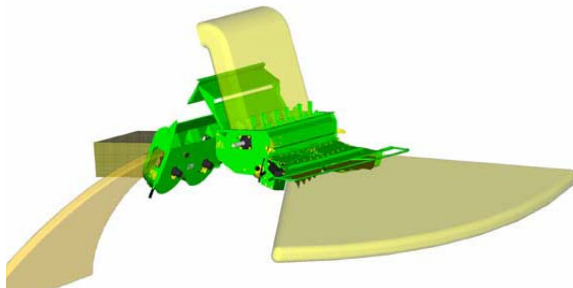

COMBI system.

Offers ultimate flexibility for all straw walker combines.

The chaff is spread separately and the straw is windrowed.

Chaff and straw is windrowed together.

The chaff is spread separately and the straw is chopped and spread on top.

The chaff is thrown into the chopper; straw and chaff is chopped and spread together.

PLUS system.

Supports all rotor combine capacities and all header sizes

Spreading width and evenness are increased by delivering the chaff through the tailboard.

The chaff is spread smoothly when the straw is windrowed.

Chaff and straw is windrowed together.