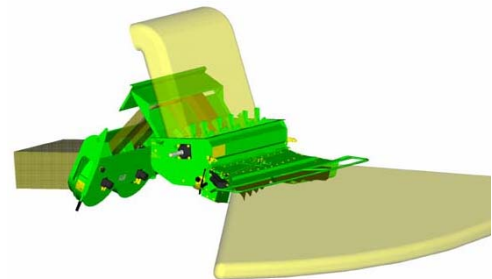

COMBI system.

Offers ultimate flexibility for all straw walker combines.

The chaff is spread separately and the straw is windrowed.

Chaff and straw is windrowed together.

The chaff is spread separately and the straw is chopped and spread on top.

The chaff is thrown into the chopper; straw and chaff is chopped and spread together.

PLUS system.

Supports all rotor combine capacities and all header sizes

Spreading width and evenness are increased by delivering the chaff through the tailboard.

The chaff is spread smoothly when the straw is windrowed.

Chaff and straw is windrowed together.